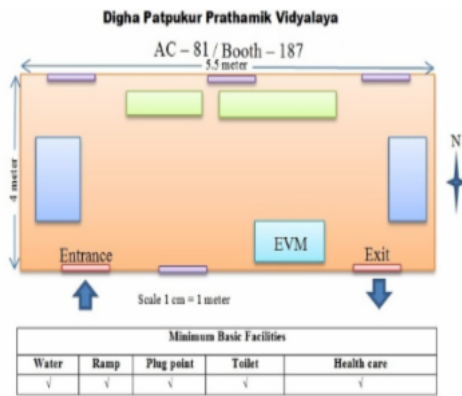

Nazri Naksha

Google Map View

**Digha Patpukur Prathamik Vidyalaya,
Room No. 2
AC -81 / Booth no - 0187**

Polling Station Building Front View

Polling Station Front View

Cad View

Key MAP View