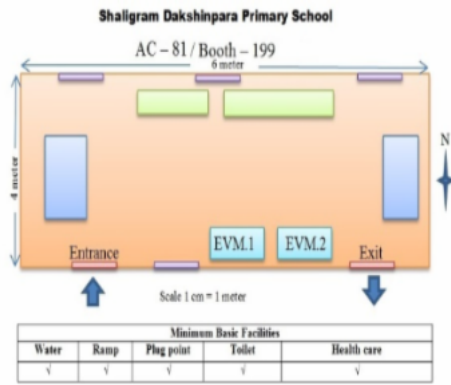

Nazri Naksha

Google Map View

Shaligram Nowdapara Primary School
Room No. - 1
AC-81 / Booth no - 0199

Polling Station Building Front View

Polling Station Front View

Cad View

Key MAP View