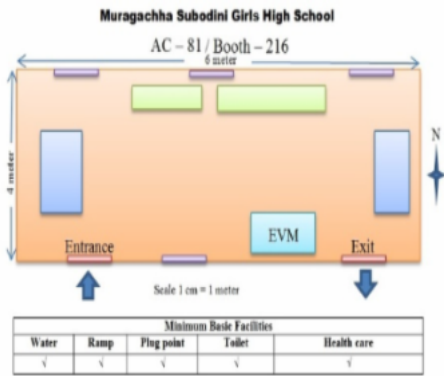

Nazri Naksha

Google Map View

Muragachha Subodini Girls High School
Room No. - 1
AC -81 / Booth no - 0216

Polling Station Building Front View

Polling Station Front View

Cad View

Key MAP View