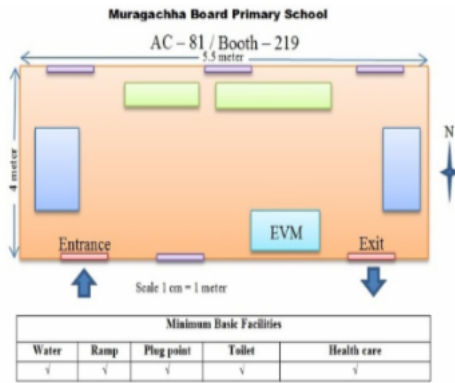

Nazri Naksha

Google Map View

Muragachha Board Primary School
Room No. - 1
AC - 81 / Booth no - 0219

Polling Station Building Front View

Polling Station Front View

Cad View

Key MAP View