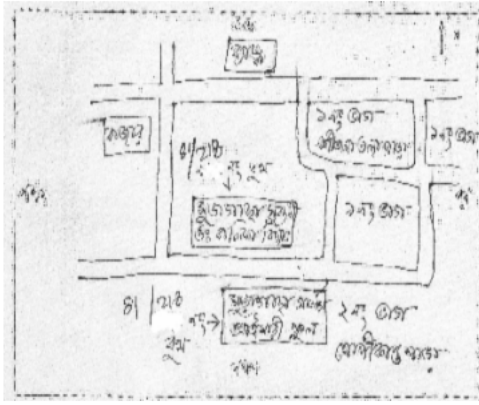

Nazri Naksha

Google Map View