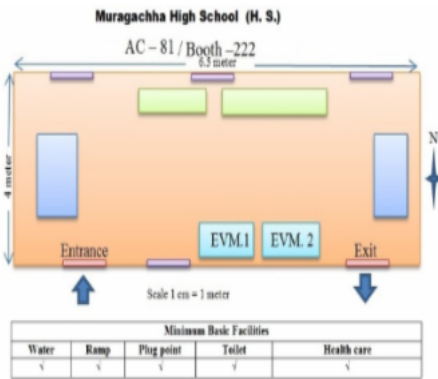

Nazri Naksha

Google Map View

Muragachha High School (H. S.)
Room No. - 2
AC -81 / Booth no - 0222

Polling Station Building Front View

Polling Station Front View

Cad View

Key MAP View