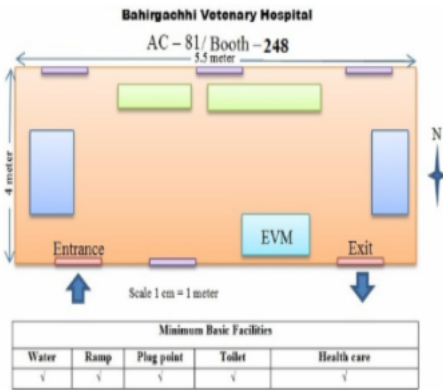

Nazri Naksha

Google Map View

Polling Station Building Front View

Polling Station Front View

Cad View

Key MAP View