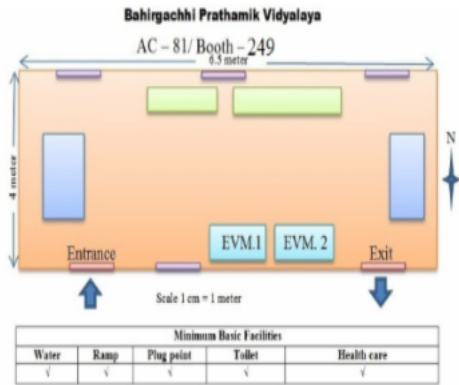

Nazri Naksha

Google Map View

Bahirgachhi Prathamik Vidyalaya
Room no.-2
AC -81 / Booth no - 249

Polling Station Building Front View

Polling Station Front View

Cad View

Key MAP View