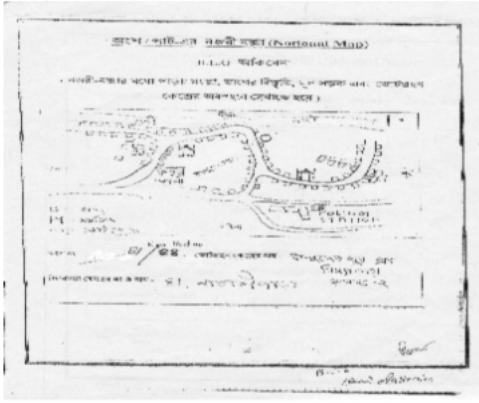

Nazri Naksha

Google Map View