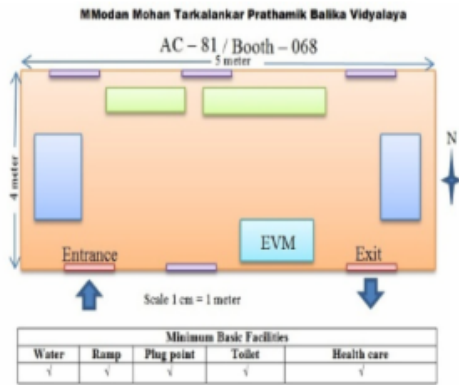

Nazri Naksha

Google Map View

**Modan Mohan Tarkalankar Prathamik
Balika Vidyalaya Room No. - 2
AC -81 / Booth no - 0068**

Polling Station Building Front View

Polling Station Front View

Cad View

Key MAP View