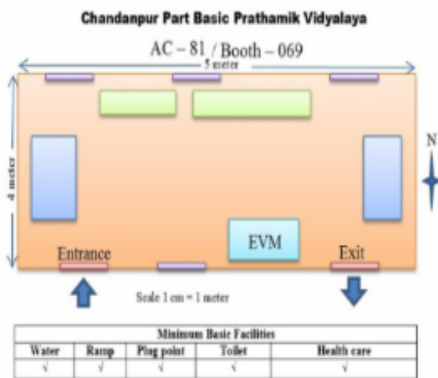

Nazri Naksha

Google Map View

**Chandanpur Part Basic Prathamik Vidyalaya Room No. - 1
AC -81 / Booth no - 0069**

Polling Station Building Front View

Polling Station Front View

Cad View

Key MAP View