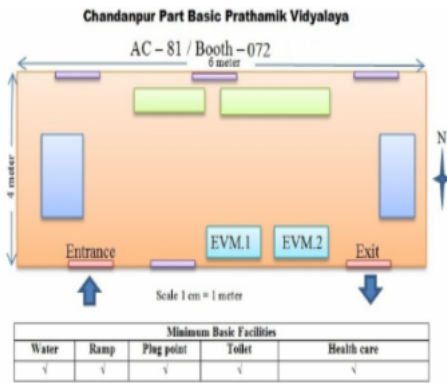

Nazri Naksha

Google Map View

Chandanpur Part Basic Prathamik Vidyalaya Room No. - 4
AC - 81 / Booth no - 0072

Polling Station Building Front View

Polling Station Front View

Cad View

Key MAP View