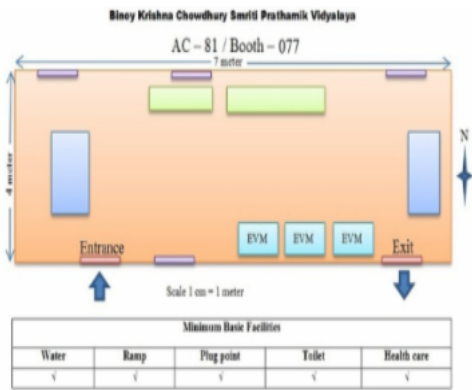

Nazri Naksha

Google Map View

Binoy Krishna Chowdhury Smriti Prathamik Vidyalaya Room No. - 1 AC - 81 / Booth no - 0077

Polling Station Building Front View

Polling Station Front View

Cad View

Key MAP View