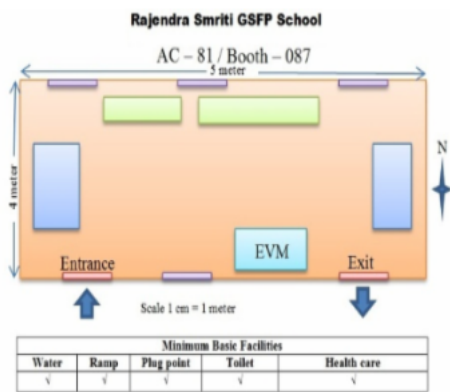

Nazri Naksha

Google Map View

Rajendra Smriti GSFP School
Room No. - 2
AC -81 / Booth no - 0087

Polling Station Building Front View

Polling Station Front View

Cad View

Key MAP View