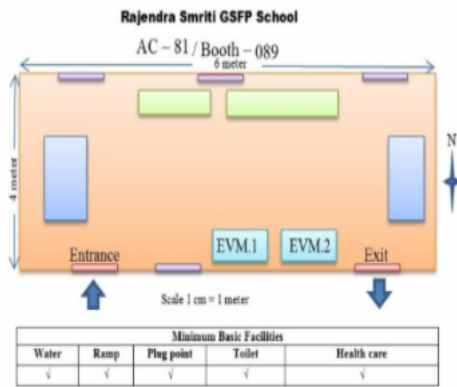

Nazri Naksha

Google Map View

Rajendra Smriti GSFP School
Room No. - 4
AC -81 / Booth no - 0089

Polling Station Building Front View

Polling Station Front View

Cad View

Key MAP View