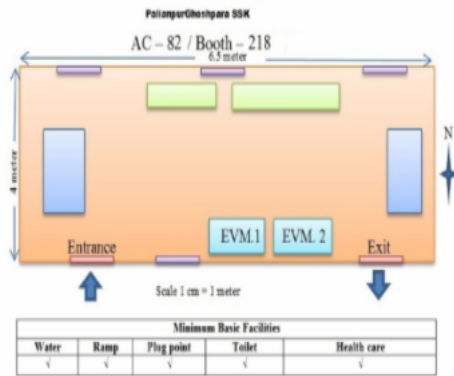

Google Map View

Cad View