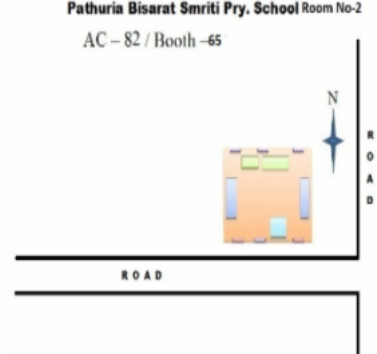

Minimum Basic Facilities				
Water	Ramp	Plug point	Toilet	Health care
✓	✓	✓	✓	✓

Pathuria Bisarar Smriti Pry. School Room No-2
AC - 82 / Booth -65