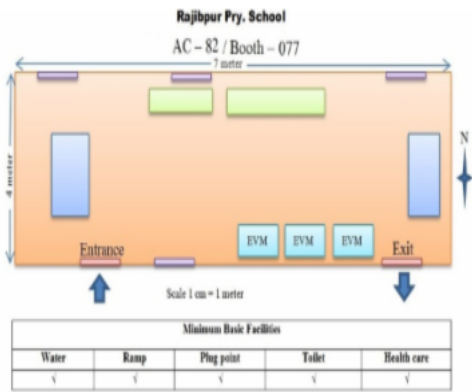

Nazri Naksha

Google Map View

Polling Station Building Front View

Polling Station Front View

Cad View

Key MAP View