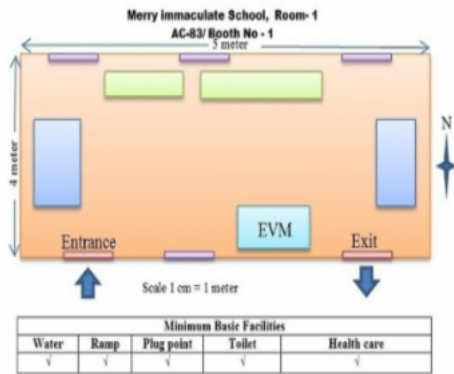

Nazri Naksha

Google Map View

Polling Station Building Front View

Polling Station Front View

Cad View

Key MAP View