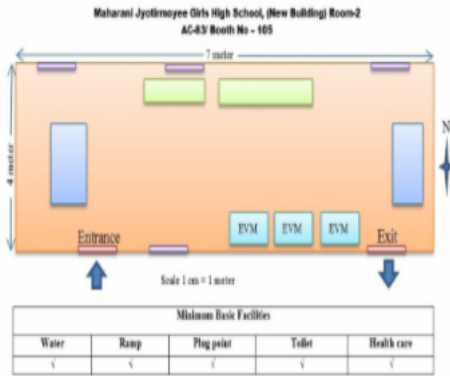

Nazri Naksha

Google Map View

Polling Station Building Front View

Polling Station Front View

Cad View

Key MAP View