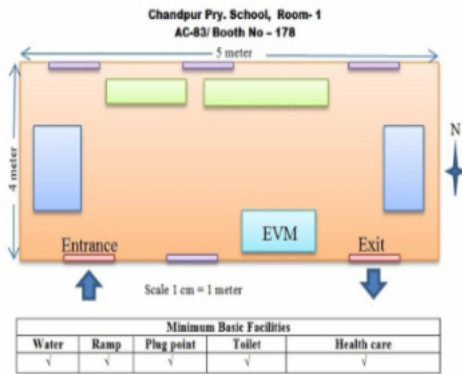

Nazri Naksha

Google Map View

Polling Station Building Front View

Polling Station Front View

Cad View

Key MAP View