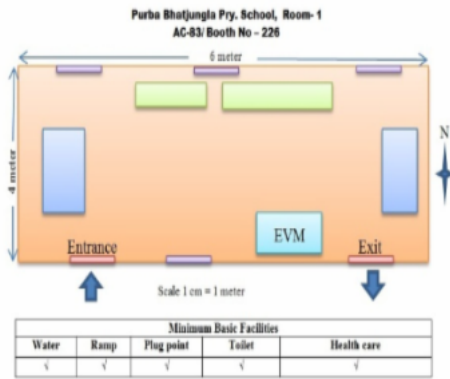

Nazri Naksha

Google Map View

Polling Station Building Front View

Polling Station Front View

Cad View

Key MAP View