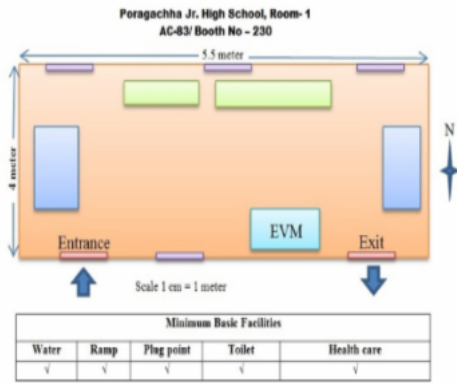

Nazri Naksha

Google Map View

Polling Station Building Front View

Polling Station Front View

Cad View

Key MAP View