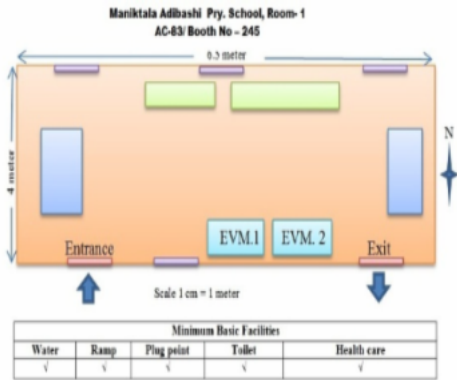

Nazri Naksha

Google Map View

Polling Station Building Front View

Polling Station Front View

Cad View

Key MAP View