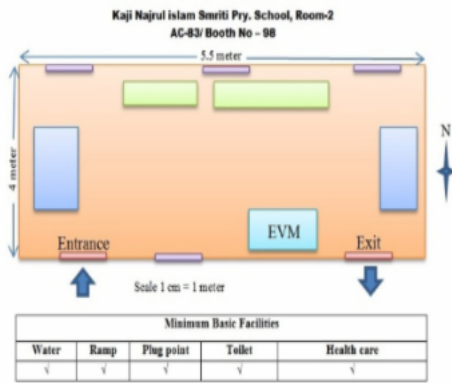

Nazri Naksha

Google Map View

Polling Station Building Front View

Polling Station Front View

Cad View

Key MAP View