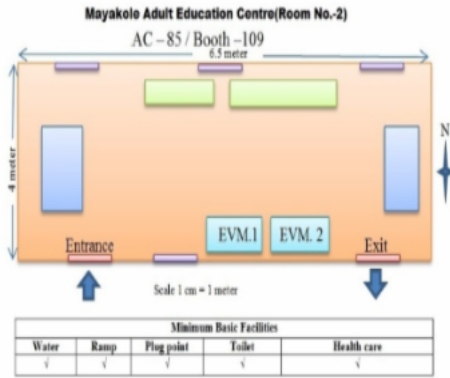

Nazri Naksha

Google Map View

Polling Station Building Front View

Polling Station Front View

Cad View

Key MAP View