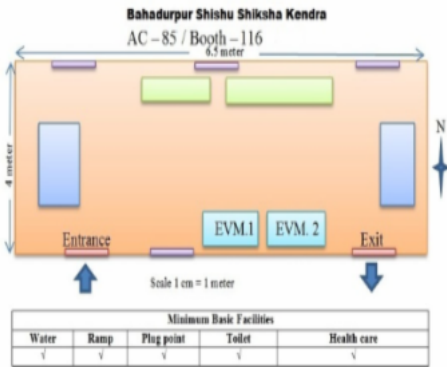

Nazri Naksha

Google Map View

Polling Station Building Front View

Polling Station Front View

Cad View

Key MAP View