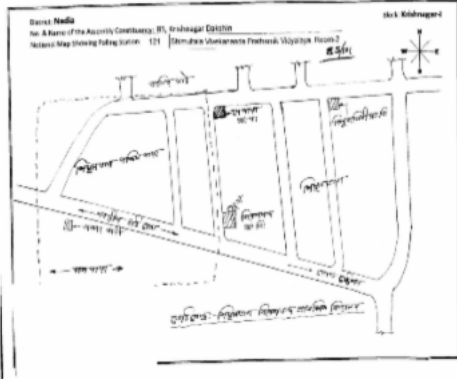

Nazri Naksha

Google Map View