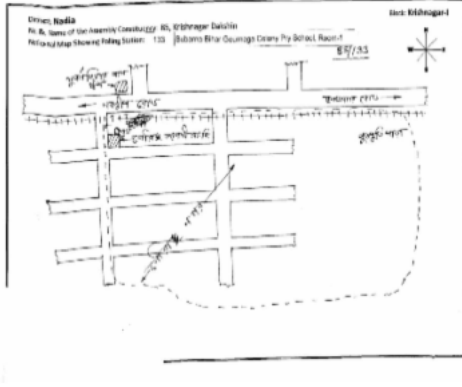

Nazri Naksha

Google Map View