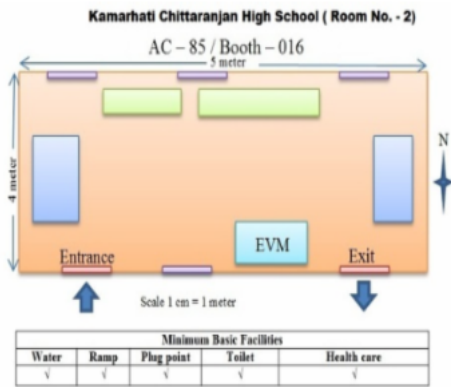

Nazri Naksha

Google Map View

Polling Station Building Front View

Polling Station Front View

Cad View

Key MAP View