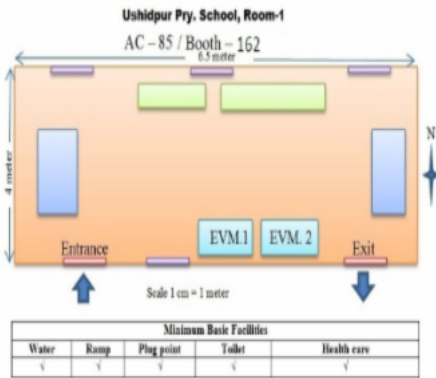

Nazri Naksha

Google Map View

Polling Station Building Front View

Polling Station Front View

Cad View

Key MAP View