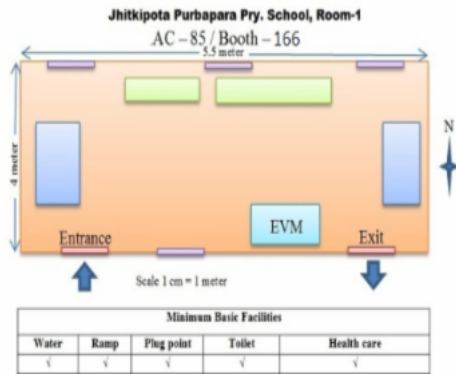

Nazri Naksha

Google Map View

Polling Station Building Front View

Polling Station Front View

Cad View

Key MAP View