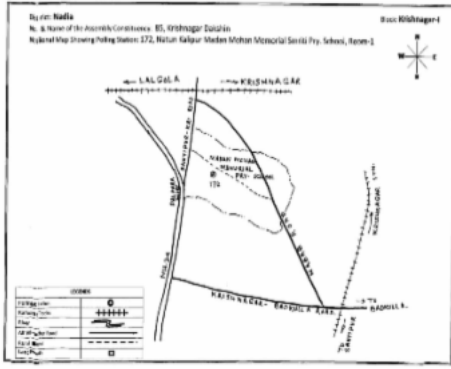

Nazri Naksha

Google Map View