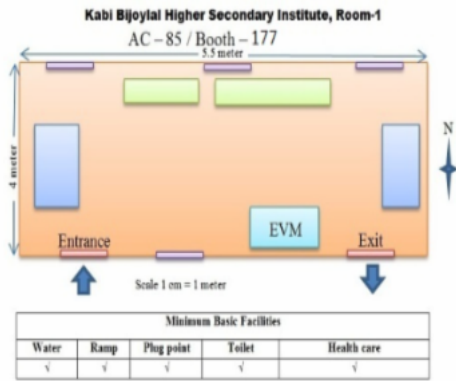

Nazri Naksha

Google Map View

Polling Station Building Front View

Polling Station Front View

Cad View

Key MAP View