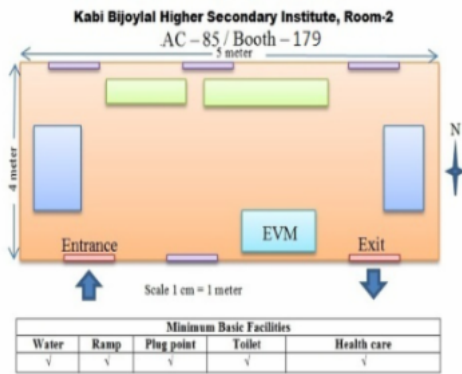

Nazri Naksha

Google Map View

Polling Station Building Front View

Polling Station Front View

Cad View

Key MAP View