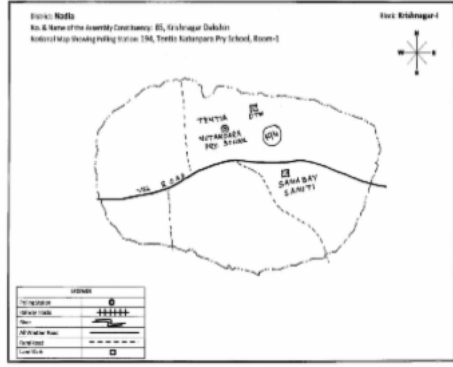

Nazri Naksha

Google Map View