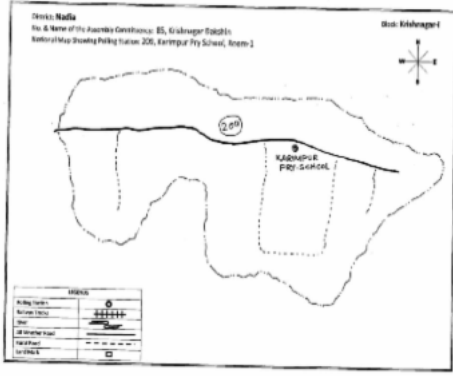

Nazri Naksha

Google Map View