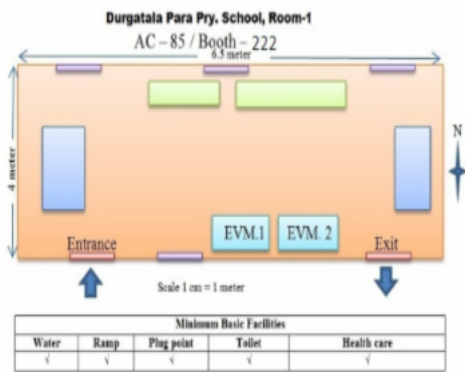

Nazri Naksha

Google Map View

Polling Station Building Front View

Polling Station Front View

Cad View

Key MAP View