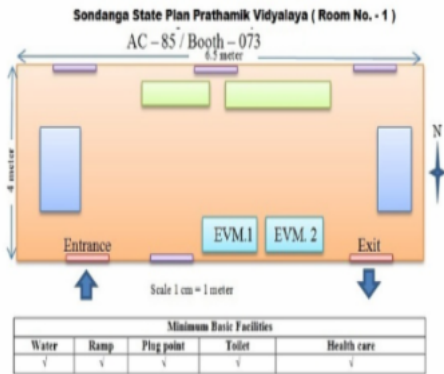

Nazri Naksha

Google Map View

Polling Station Building Front View

Polling Station Front View

Cad View

Key MAP View