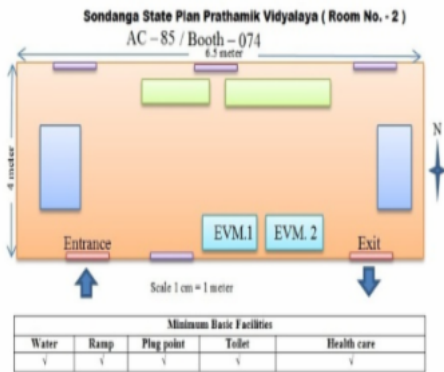

Nazri Naksha

Google Map View

Polling Station Building Front View

Polling Station Front View

Cad View

Key MAP View