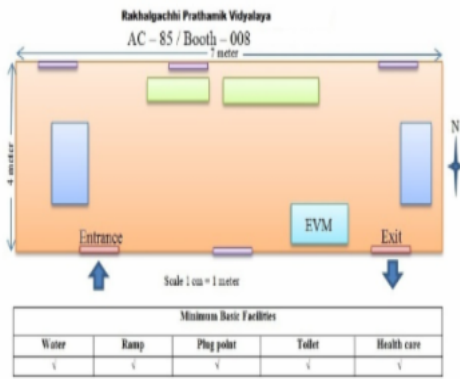

Nazri Naksha

Google Map View

Polling Station Building Front View

Polling Station Front View

Cad View

Key MAP View