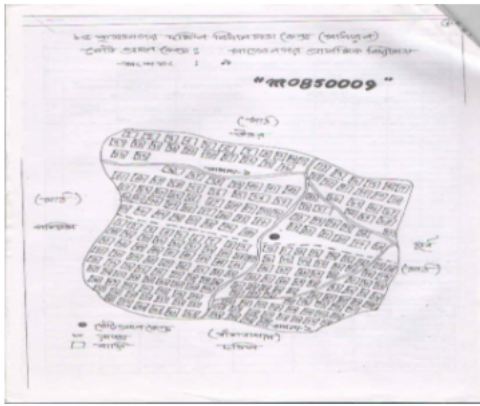

Nazri Naksha

Google Map View