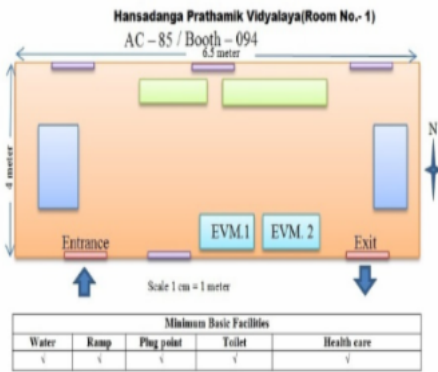

Nazri Naksha

Google Map View

Polling Station Building Front View

Polling Station Front View

Cad View

Key MAP View