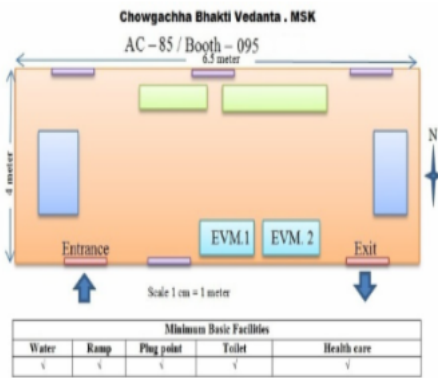

Nazri Naksha

Google Map View

Polling Station Building Front View

Polling Station Front View

Cad View

Key MAP View