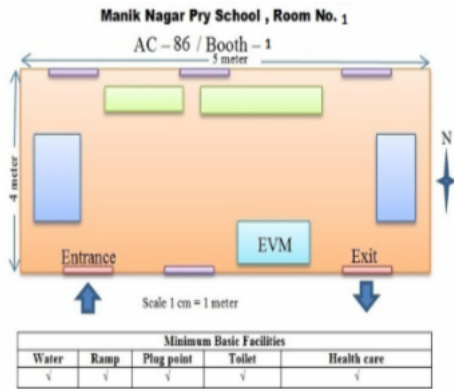

Nazri Naksha

Google Map View

Polling Station Building Front View

Polling Station Front View

Cad View

Key MAP View