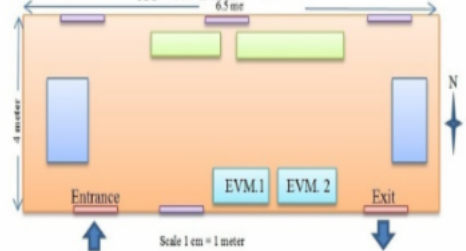

নির্বাচক নিবন্ধন আধিকারিকের স্বাক্ষর

Nazri Naksha

Google Map View

Sutragar Sadharan Girls' Primary School, Room No. 1

AC\_86 / Booth No. -137

Polling Station Building Front View

Polling Station Front View

Cad View

Sutragar Sadharan Girls' Primary School, Room No. 1  
AC - 86 / Booth - 137

Key MAP View

Sutragar Sadharan Girls' Primary School, Room No. 1

AC - 86 / Booth - 137

Minimum Basic Facilities				
Water	Ramp	Plug point	Toilet	Health care
✓	✓	✓	✓	✓