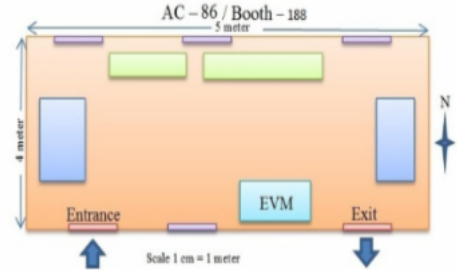

Polling Station Front View

86-188 Gain Para Prqthamik
Vidyalaya R-3

Cad View

Gain Para Prathamick Vidyalaya, Room No. 1
AC - 86 / Booth - 188

Key MAP View

Gain Para Prathamick Vidyalaya, Room No. 1

Minimum Basic Facilities				
Water	Ramp	Plug point	Toilet	Health care
✓	✓	✓	✓	✓