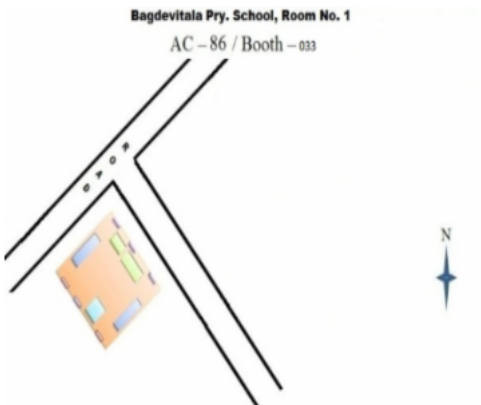

Nazri Naksha

Google Map View

Polling Station Building Front View

Polling Station Front View

Cad View

Key MAP View