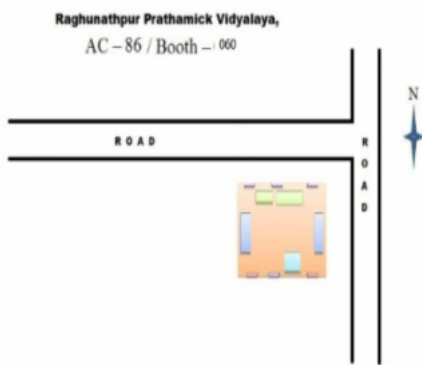

Nazri Naksha

Google Map View

Polling Station Building Front View

Polling Station Front View

Cad View

Key MAP View