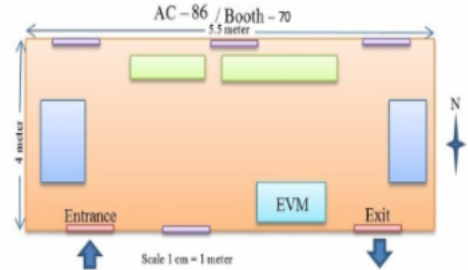

Key MAP View

Hemaitpur Prathamick Vidyalaya, Room No. 1

Minimum Basic Facilities				
Water	Ramp	Plug point	Toilet	Health care
✓	✓	✓	✓	✓